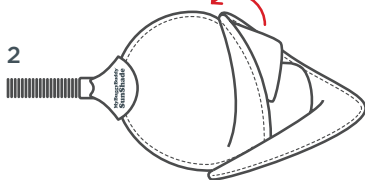

MyBuggyBuddy™

Essential Award-Winning Pram Accessories

Instructions

On your Buggy/Pushchair

Open the My Buggy Buddy SunShade and clip it onto the top or the handle of your buggy/pushchair.

Adjust and check the clip to make sure it is secure.

Move shade into place to block the Sun.

In the Car

Open the My Buggy Buddy SunShade and clip it onto the safety handle.

Adjust and check the clip to make sure it is secure.

WARNING

Do not use with the window open.

Easy to store

1. Twist to create a figure of 8.
2. Fold the top section down whilst twisting inwards.
3. To hold in place, insert the top section rim into the gap on the plastic base.

Do's & Don'ts

- Do keep away from children at all times - this is not a toy.
- Do dispose of immediately if any damage becomes evident.
- Do not immerse in water.
- Remove the My Buggy Buddy SunShade before removing your child.
- The My Buggy Buddy SunShade can only offer protection where it fully shades.