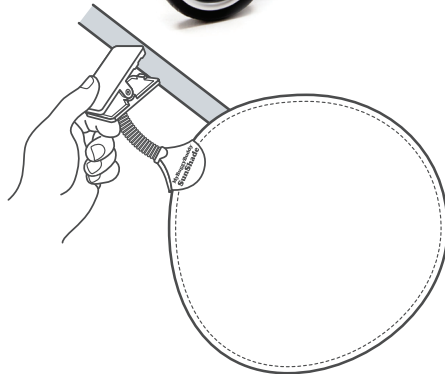

MyBuggyBuddy™

Essential Award-Winning Pram Accessories

Instructions

On your Buggy/Pushchair

Open the My Buggy Buddy SunShade and clip it onto the top or the handle of your buggy/pushchair.

Adjust and check the clip to make sure it is secure.

Move shade into place to block the Sun.

In the Car

Open the My Buggy Buddy SunShade and clip it onto the safety handle.

Adjust and check the clip to make sure it is secure.

WARNING

Do not use with the window open.

Easy to store

1. Twist to create a figure of 8.
2. Fold the top section down whilst twisting inwards.
3. To hold in place, insert the top section rim into the gap on the plastic base.

Do's & Don'ts

- Do keep away from children at all times - this is not a toy.
- Do dispose of immediately if any damage becomes evident.
- Do not immerse in water.
- Remove the My Buggy Buddy SunShade before removing your child.
- The My Buggy Buddy SunShade can only offer protection where it fully shades.