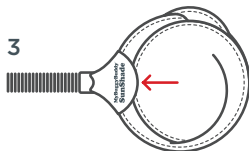

MyBuggyBuddy™

Essential Award-Winning Pram Accessories

Instructions

On your Buggy/Pushchair

Open the My Buggy Buddy SunShade and clip it onto the top or the handle of your buggy/pushchair.

Adjust and check the clip to make sure it is secure.

Move shade into place to block the Sun.

In the Car

Open the My Buggy Buddy SunShade and clip it onto the safety handle.

Adjust and check the clip to make sure it is secure.

WARNING

Do not use with the window open.

Easy to store

1. Twist to create a figure of 8.
2. Fold the top section down whilst twisting inwards.
3. To hold in place, insert the top section rim into the gap on the plastic base.

Do's & Don'ts

- Do keep away from children at all times - this is not a toy.
- Do dispose of immediately if any damage becomes evident.
- Do not immerse in water.
- Remove the My Buggy Buddy SunShade before removing your child.
- The My Buggy Buddy SunShade can only offer protection where it fully shades.